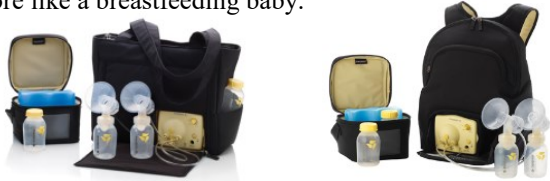

CLEANING

Quick Clean breastmilk removal soap removes stubborn breastmilk residue up to 3 days old. It also works great on nursing apparel.

Quick Clean breast pump & accessory sanitizer eliminates 99.9% of germs on hard, non-porous surfaces with its safe, no rinse, no wipe formula.

Quick Clean wipes are convenient, portable cleaning, hygienic wipes, proven safe for cleaning of breastpumps and accessories as well as high chairs, tables, cribs and countertops.

Quick Clean micro-steam bags disinfect your breastpump breastshields, accessories, breastmilk bottles, nipples, pacifiers and more in about 3 minutes.

STORAGE & FEEDING

- Pump & Save Bags (20 pack)
- 5 oz. Collection & Storage Bottles (pack of 6)
- 5 oz. Bottles w/ Slow Flow Nipples (pack of 3)
- 8 oz. Bottles w/ Medium Flow Nipples (pack of 3)

ACCESSORIES

- Car & Wall Adaptors
- Pump In Style Tote Bags
- Maternity/Nursing Pillow
- Lanolin Nipple Crème
- Variety of sizes for Breastshields
- Nipple Shields/Therashells
- Easy Expressions Bustier-Double Pumping System
- Misc Accessories: Membranes, Valves, Tubing, etc.